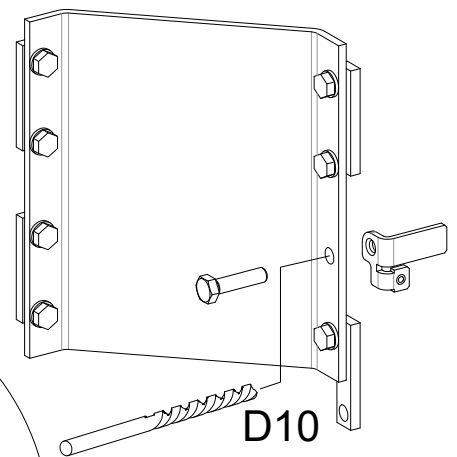

"Lock Cover Mainhousing"